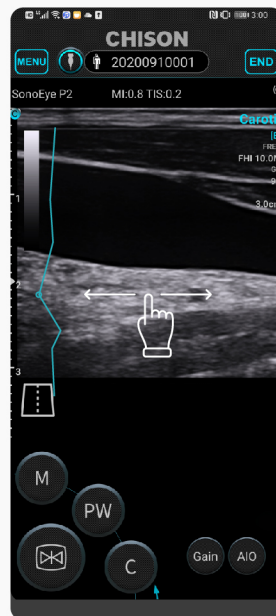

CHISON
Value Beyond Imaging

SonoEye G2

Your 3rd Eye Anytime Anywhere

Linear, 7.5Mhz, 40mm
B/M/C/PW/CPA Mode

www.chisonsonoeye.com

GO thumb-play

- One touch to start an ultrasound exam.
- One thumb to finish all operation.
- Simplified workflow assures you to use it as easy as your smart phone.

Gain

Depth

TGC

IPX7

GO waterproof

SonoEye, a hand-held ultrasound, gives you the power, to sterilize and clean freely.

GO Telemedicine

Ultra Remote Function, connect the patients and doctors from anywhere.

GO Diagnostic

Excellent 2D image, High Color sensitivity, Accurate PW, Comprehensive Calculation Package

PICC

CVC

Brachial Plexus

MSK- Knee

Blood Vessel