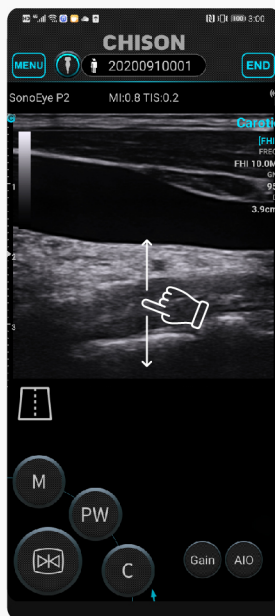

CHISON
Value Beyond Imaging

SonoEye G2

Your 3rd Eye Anytime Anywhere

Linear, 7.5Mhz, 40mm
B/M/C/PW/CPA Mode

www.chisonsonoeye.com

GO thumb-play

- One touch to start an ultrasound exam.
- One thumb to finish all operation.
- Simplified workflow assures you to use it as easy as your smart phone.

Gain

Depth

TGC

IPX7

GO waterproof

SonoEye, a hand-held ultrasound, gives you the power, to sterilize and clean freely.

GO Telemedicine

Ultra Remote Function, connect the patients and doctors from anywhere.

GO Diagnostic

Excellent 2D image, High Color sensitivity, Accurate PW, Comprehensive Calculation Package

PICC

CVC

Brachial Plexus

MSK- Knee

Blood Vessel