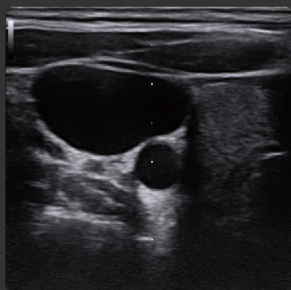

CHISON
Value Beyond Imaging

SonoEye G2

Your 3rd Eye Anytime Anywhere

Linear, 7.5Mhz, 40mm
B/M/C/PW/CPA Mode

www.chisonsonoeye.com

GO thumb-play

- One touch to start an ultrasound exam.
- One thumb to finish all operation.
- Simplified workflow assures you to use it as easy as your smart phone.

Gain

Depth

TGC

IPX7

GO waterproof

SonoEye, a hand-held ultrasound, gives you the power, to sterilize and clean freely.

GO Telemedicine

Ultra Remote Function, connect the patients and doctors from anywhere.

GO Diagnostic

Excellent 2D image, High Color sensitivity, Accurate PW, Comprehensive Calculation Package

PICC

CVC

Brachial Plexus

MSK- Knee

Blood Vessel