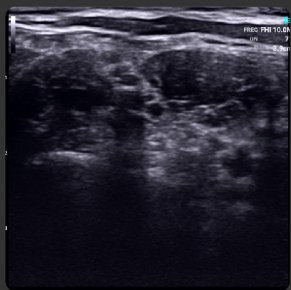

GO Diagnostic

Excellent 2D image, High Color sensitivity, Accurate PW, Comprehensive Calculation Package

PICC

CVC

Brachial Plexus

MSK- Knee

Blood Vessel