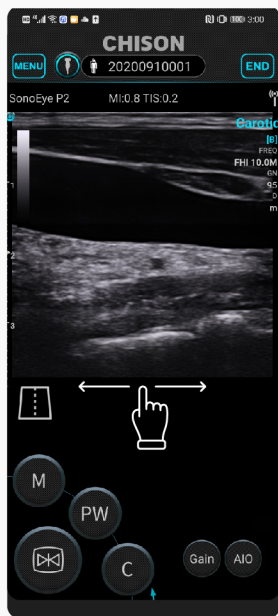

CHISON
Value Beyond Imaging

SonoEye G2

Your 3rd Eye Anytime Anywhere

Linear, 7.5Mhz, 40mm
B/M/C/PW/CPA Mode

www.chisonsonoeye.com

GO thumb-play

- One touch to start an ultrasound exam.
- One thumb to finish all operation.
- Simplified workflow assures you to use it as easy as your smart phone.

Gain

Depth

TGC

IPX7

GO waterproof

SonoEye, a hand-held ultrasound, gives you the power, to sterilize and clean freely.

GO Telemedicine

Ultra Remote Function, connect the patients and doctors from anywhere.

GO Diagnostic

Excellent 2D image, High Color sensitivity, Accurate PW, Comprehensive Calculation Package

PICC

CVC

Brachial Plexus

MSK- Knee

Blood Vessel