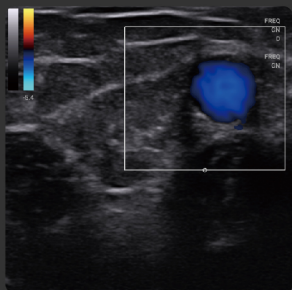

CHISON
Value Beyond Imaging

SonoEye G2

Your 3rd Eye Anytime Anywhere

Linear, 7.5Mhz, 40mm
B/M/C/PW/CPA Mode

www.chisonsonoeye.com

GO thumb-play

- One touch to start an ultrasound exam.
- One thumb to finish all operation.
- Simplified workflow assures you to use it as easy as your smart phone.

Gain

Depth

TGC

IPX7

GO waterproof

SonoEye, a hand-held ultrasound, gives you the power, to sterilize and clean freely.

GO Telemedicine

Ultra Remote Function, connect the patients and doctors from anywhere.

GO Diagnostic

Excellent 2D image, High Color sensitivity, Accurate PW, Comprehensive Calculation Package

PICC

CVC

Brachial Plexus

MSK- Knee

Blood Vessel