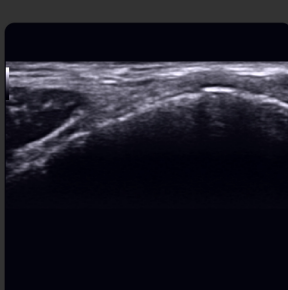

Gain

Depth

TGC

IPX7

GO waterproof

SonoEye, a hand-held ultrasound, gives you the power, to sterilize and clean freely.

GO Telemedicine

Ultra Remote Function, connect the patients and doctors from anywhere.

GO Diagnostic

Excellent 2D image, High Color sensitivity, Accurate PW, Comprehensive Calculation Package

PICC

CVC

Brachial Plexus

MSK- Knee

Blood Vessel