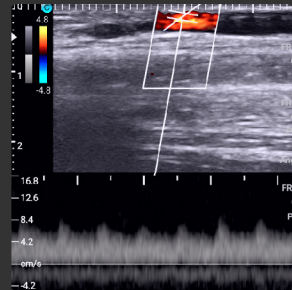

Gain

Depth

TGC

IPX7

GO waterproof

SonoEye, a hand-held ultrasound, gives you the power, to sterilize and clean freely.

GO Telemedicine

Ultra Remote Function, connect the patients and doctors from anywhere.

GO Diagnostic

Excellent 2D image, High Color sensitivity, Accurate PW, Comprehensive Calculation Package

PICC

CVC

Brachial Plexus

MSK- Knee

Blood Vessel